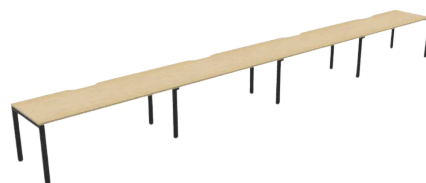

Edge Workstation