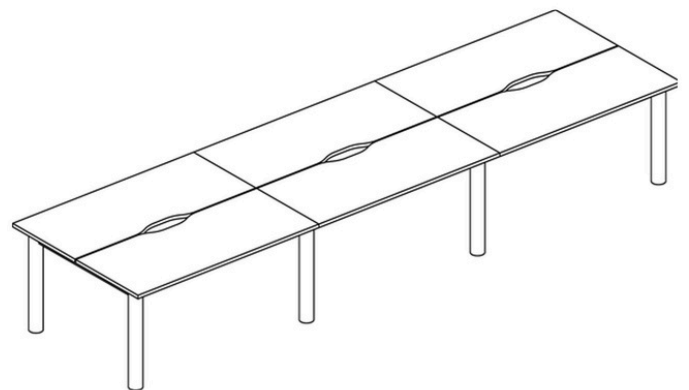

## Lugano B2B Workstation, Cluster of 4

Top size: 1500L x 750W

Base Size: 113mm Dia. 700mmH

Frame colour: Black/White

Top colour: Standard Laminex

**Price: \$1,957.00+GST**