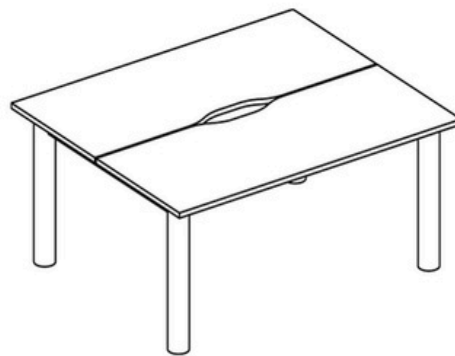

## Lugano Meeting Table

Top size: 2400mmW x 1200mmD

Base Size: 113mm Dia. 700mmH

Incl. 1 x Executive Dual Lids Power Box

Frame colour: Black/White

Top colour: Standard Laminex

**Price: \$1,277.00+GST**