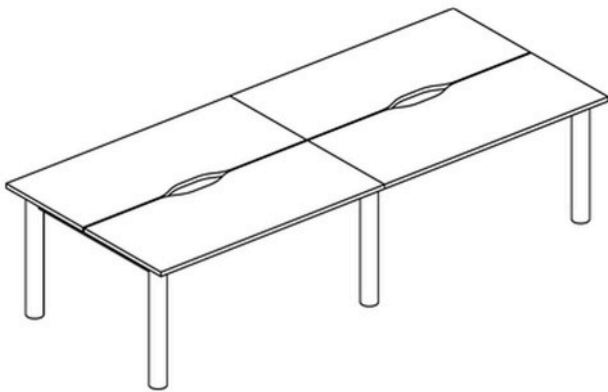

## Lugano Meeting Table

Top size: 2400mmW x 1200mmD

Base Size: 113mm Dia. 700mmH

Incl. 1 x Executive Dual Lids Power Box

Frame colour: Black/White

Top colour: Standard Laminex

**Price: \$1,277.00+GST**

## Lugano B2B Workstation, Cluster of 2

Top size: 1500L x 750W

.Base Size: 113mm Dia. 700mmH

Frame colour: Black/White

Top colour: Standard Laminex

**Price: \$1,122.00+GST**