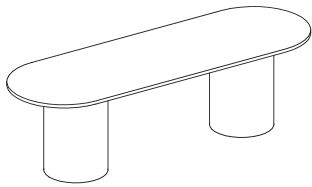

Verona Drum Base Boardroom Table & Bar Table

Top size options (mm) 1800mm - 5400mmL x
800mm - 1200mmD

Base Height Ranges 700mm
875mm
1025mm

Base Drum Diameter 450mm
600mm
700mm

Configurations

2 Drum Standard

3 Drum Standard

2 Drum Bar Height

3 Drum Bar Height

Meeting Table

Verona Drum Base Round Table

Top size options (mm) 900mm - 1200mm Diameter
Customised

Base Height Ranges 700mm
875mm
1025mm

Base Drum Diameter 450mm
600mm
700mm

Configurations

Standard

Bar Height

Verona Drum Base Wall Table

Top size options (mm) 1600mmL x 1510mmW1 x
830mmW2
Customised

Base Height Ranges 700mm
875mm
1025mm

Base Drum Diameter 450mm
600mm
700mm

Configurations

Standard

Bar Height

Verona Irregular Shape Table

Top size options (mm) Board Table Top
4500mmL x 900mmD
Customised

Triangular Table Top
2300mmL x 2300mmD
Customised

Base Height Ranges 700mm
875mm
1025mm

Base Drum Diameter 450mm
600mm
700mm