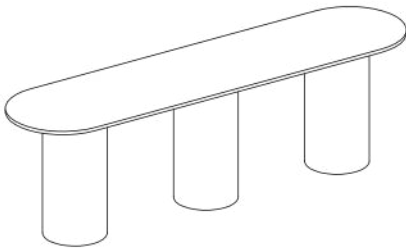

Verona Drum Base Boardroom Table & Bar Table

Top size options (mm) 1800mm - 5400mmL x
800mm - 1200mmD

Base Height Ranges 700mm
875mm
1025mm

Base Drum Diameter 450mm
600mm
700mm

Configurations

2 Drum Standard

3 Drum Standard

2 Drum Bar Height

3 Drum Bar Height

Meeting Table

Verona Drum Base Round Table

Top size options (mm) 900mm - 1200mm Diameter
Customised

Base Height Ranges 700mm
875mm
1025mm

Base Drum Diameter 450mm
600mm
700mm

Configurations

Standard

Bar Height

Verona Drum Base Wall Table

Top size options (mm) 1600mmL x 1510mmW1 x
830mmW2
Customised

Base Height Ranges 700mm
875mm
1025mm

Base Drum Diameter 450mm
600mm
700mm

Configurations

Standard

Bar Height

Verona Irregular Shape Table

Top size options (mm) Board Table Top
4500mmL x 900mmD
Customised

Triangular Table Top
2300mmL x 2300mmD
Customised

Base Height Ranges 700mm
875mm
1025mm

Base Drum Diameter 450mm
600mm
700mm