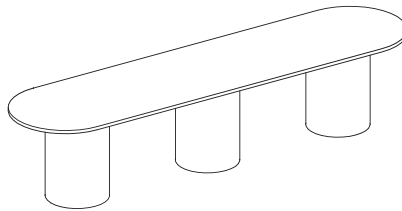

Verona Drum Base Boardroom Table & Bar Table

Top size options (mm) 1800mm - 5400mmL x
800mm - 1200mmD

Base Height Ranges 700mm
875mm
1025mm

Base Drum Diameter 450mm
600mm
700mm

Configurations

2 Drum Standard

3 Drum Standard

2 Drum Bar Height

3 Drum Bar Height

Meeting Table

Verona Drum Base Round Table

Top size options (mm) 900mm - 1200mm Diameter
Customised

Base Height Ranges 700mm
875mm
1025mm

Base Drum Diameter 450mm
600mm
700mm

Configurations

Standard

Bar Height

Verona Drum Base Wall Table

Top size options (mm) 1600mmL x 1510mmW1 x
830mmW2
Customised

Base Height Ranges 700mm
875mm
1025mm

Base Drum Diameter 450mm
600mm
700mm

Configurations

Standard

Bar Height

Verona Irregular Shape Table

Top size options (mm) Board Table Top
4500mmL x 900mmD
Customised

Triangular Table Top
2300mmL x 2300mmD
Customised

Base Height Ranges 700mm
875mm
1025mm

Base Drum Diameter 450mm
600mm
700mm