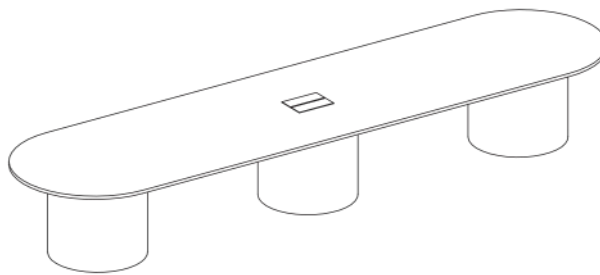

Verona Drum Base Boardroom Table & Bar Table

Top size options (mm) 1800mm - 5400mmL x
800mm - 1200mmD

Base Height Ranges 700mm
875mm
1025mm

Base Drum Diameter 450mm
600mm
700mm

Configurations

2 Drum Standard

3 Drum Standard

2 Drum Bar Height

3 Drum Bar Height

Meeting Table

Verona Drum Base Round Table

Top size options (mm) 900mm - 1200mm Diameter
Customised

Base Height Ranges 700mm
875mm
1025mm

Base Drum Diameter 450mm
600mm
700mm

Configurations

Standard

Bar Height

Verona Drum Base Wall Table

Top size options (mm) 1600mmL x 1510mmW1 x
830mmW2
Customised

Base Height Ranges 700mm
875mm
1025mm

Base Drum Diameter 450mm
600mm
700mm

Configurations

Standard

Bar Height

Verona Irregular Shape Table

Top size options (mm) Board Table Top
4500mmL x 900mmD
Customised

Triangular Table Top
2300mmL x 2300mmD
Customised

Base Height Ranges 700mm
875mm
1025mm

Base Drum Diameter 450mm
600mm
700mm