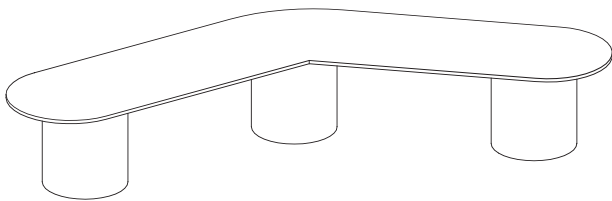

Verona Drum Base Boardroom Table & Bar Table

Top size options (mm) 1800mm - 5400mmL x
800mm - 1200mmD

Base Height Ranges 700mm
875mm
1025mm

Base Drum Diameter 450mm
600mm
700mm

Configurations

2 Drum Standard

Configurations

Standard

Bar Height

Verona Drum Base Wall Table

Top size options (mm) 1600mmL x 1510mmW1 x
830mmW2
Customised

Base Height Ranges 700mm
875mm
1025mm

Base Drum Diameter 450mm
600mm
700mm

Configurations

Standard

Bar Height

Verona Irregular Shape Table

Top size options (mm) Board Table Top
4500mmL x 900mmD
Customised

Triangular Table Top
2300mmL x 2300mmD
Customised

Base Height Ranges 700mm
875mm
1025mm

Base Drum Diameter 450mm
600mm
700mm

Configurations

Custom Board Table

Triangular Table

Edge Profile Options

Square Edge

Sharknose Edge

Available for 25mm & 35mm thk.

Features & Accessories