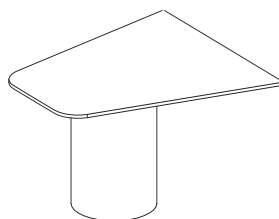

Verona Drum Base Boardroom Table & Bar Table

Top size options (mm) 1800mm - 5400mmL x
800mm - 1200mmD

Base Height Ranges 700mm
875mm
1025mm

Base Drum Diameter 450mm
600mm
700mm

Configurations

2 Drum Standard

3 Drum Standard

2 Drum Bar Height

3 Drum Bar Height

Meeting Table

Verona Drum Base Round Table

Top size options (mm) 900mm - 1200mm Diameter
Customised

Base Height Ranges 700mm
875mm
1025mm

Base Drum Diameter 450mm
600mm
700mm

Configurations

Standard

Bar Height

Verona Drum Base Wall Table

Top size options (mm) 1600mmL x 1510mmW1 x
830mmW2
Customised

Base Height Ranges 700mm
875mm
1025mm

Base Drum Diameter 450mm
600mm
700mm

Configurations

Standard

Bar Height

Verona Irregular Shape Table

Top size options (mm) Board Table Top
4500mmL x 900mmD
Customised

Triangular Table Top
2300mmL x 2300mmD
Customised

Base Height Ranges 700mm
875mm
1025mm

Base Drum Diameter 450mm
600mm
700mm