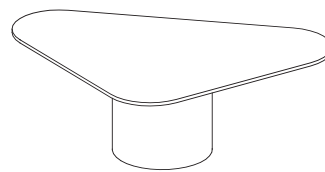

Verona Drum Base Boardroom Table & Bar Table

Top size options (mm) 1800mm - 5400mmL x
800mm - 1200mmD

Base Height Ranges 700mm
875mm
1025mm

Base Drum Diameter 450mm
600mm
700mm

Configurations

2 Drum Standard

Configurations

Standard

Bar Height

Verona Drum Base Wall Table

Top size options (mm) 1600mmL x 1510mmW1 x
830mmW2
Customised

Base Height Ranges 700mm
875mm
1025mm

Base Drum Diameter 450mm
600mm
700mm

Configurations

Standard

Bar Height

Verona Irregular Shape Table

Top size options (mm) Board Table Top
4500mmL x 900mmD
Customised

Triangular Table Top
2300mmL x 2300mmD
Customised

Base Height Ranges 700mm
875mm
1025mm

Base Drum Diameter 450mm
600mm
700mm

Configurations

Custom Board Table

Triangular Table

Edge Profile Options

Square Edge

Sharknose Edge

Available for 25mm & 35mm thk.

Features & Accessories