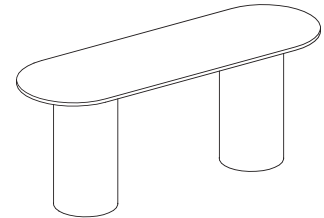

Verona Drum Base Boardroom Table & Bar Table

Top size options (mm) 1800mm - 5400mmL x
800mm - 1200mmD

Base Height Ranges 700mm
875mm
1025mm

Base Drum Diameter 450mm
600mm
700mm

Configurations

2 Drum Standard

3 Drum Standard

2 Drum Bar Height

3 Drum Bar Height

Meeting Table

Verona Drum Base Round Table

Top size options (mm) 900mm - 1200mm Diameter
Customised

Base Height Ranges 700mm
875mm
1025mm

Base Drum Diameter 450mm
600mm
700mm

Configurations

Standard

Bar Height

Verona Drum Base Wall Table

Top size options (mm) 1600mmL x 1510mmW1 x
830mmW2
Customised

Base Height Ranges 700mm
875mm
1025mm

Base Drum Diameter 450mm
600mm
700mm

Configurations

Standard

Bar Height

Verona Irregular Shape Table

Top size options (mm) Board Table Top
4500mmL x 900mmD
Customised

Triangular Table Top
2300mmL x 2300mmD
Customised

Base Height Ranges 700mm
875mm
1025mm

Base Drum Diameter 450mm
600mm
700mm