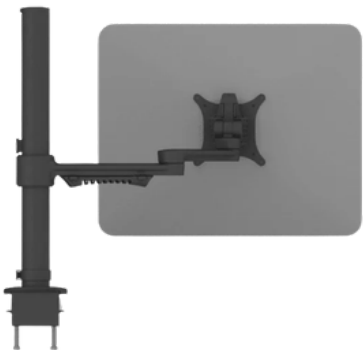

C.ME Monitor Arm Collection