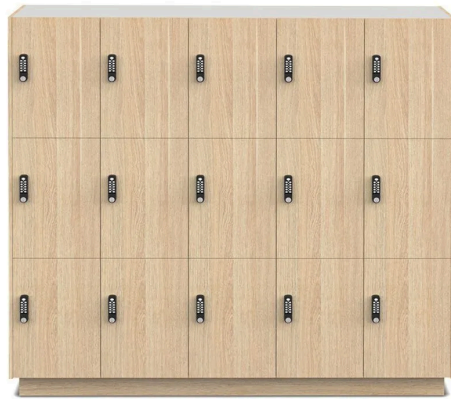

Specifications

- Hanging rail & fixed shelf options available
- Key operated
- 100 mm plinth
- Concealed hinges
- Master keys and other lock systems available
- Integrated seats and shoe racks. Free standing change room benches
- Bulkheads and door vents options available

Sizes

- 1800mm H x 300mm W x 500mm D
- 1800mm H x 400mm W x 500mm D

Aus Step Door Locker

Aus 1 Door Locker

Aus 2 Door Locker

Aus 3 Door Locker

Aus 4 Door Locker

Aus Step Door Locker

Aus 1 Door Locker

Aus 2 Door Locker

Aus 3 Door Locker

Aus 4 Door Locker

Standard Colours

White 200

Polytec
Natural Oak

Sublime
Teak