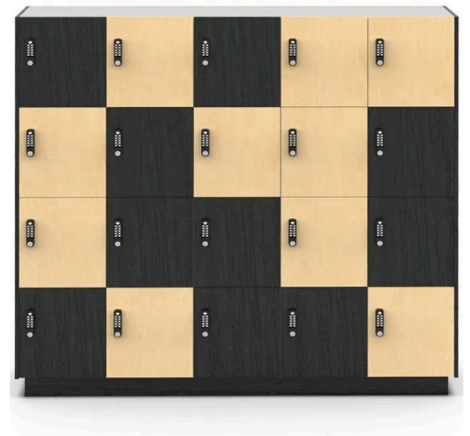

Aus 1 Door Locker

Aus 2 Door Locker

Aus 3 Door Locker

Aus 4 Door Locker

Standard Colours

White 200

Polytec
Natural Oak

Sublime
Teak

Elegant
Oak

Prime Oak

Soft
Walnut

Other Available Finishes

Melamine Finishes

[Laminex Extended Colour Range](#)

[Laminex Standard Colour Range](#)

[Polytec Woodmatt Colour Range](#)