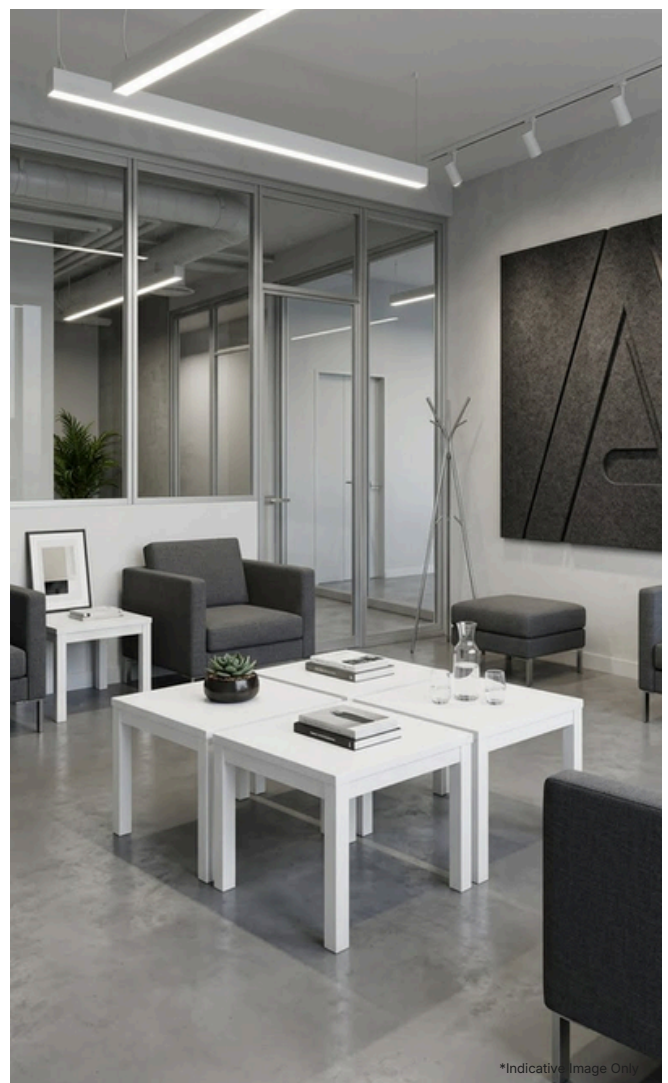

Cube Table Collection

*Indicative Image Only

*Indicative Image Only

Cube Table Collection

The Cube Table Collection offers a clean, practical range of tables designed for commercial lounges, breakout areas, meeting rooms, cafés, and office kitchens. With simple lines, durable construction, and versatile finish options, the collection supports a cohesive look across different workplace settings.

From low coffee tables to high bar tables and meeting tables, Cube provides reliable everyday performance with a refined, minimalist aesthetic. Its flexible design makes it easy to pair with a wide range of seating and interior styles. With multiple tabletop finishes and frame configurations available, the collection can be tailored to suit collaborative spaces, hospitality settings, and contemporary office interiors.

*Indicative Image Only

Best for

Lead Time 4-6 weeks
Warranty 3 years (Cube High Bar Table)
10 years (Cube Coffee Table | Cube Meeting Table)

Specifications

- **Cube Coffee Table**
 - Durable metal frame construction
 - 50 x 50 mm square legs with 50 x 25 mm rails to all four sides
- **Cube High Bar Table**
 - Features a 1050mm high top and black powder coated frame with leveling feet.
 - Black powder-coated steel frame
 - Available with standard or custom tabletops
- **Cube Meeting Table**
 - Melamine Worktop – 25 mm E1 grade substrate finished in studio white or new oak with matching 2 mm PVC edge W
 - Arctic white or black powdercoat finish
 - 50 x 50 mm square legs with 50 x 25 mm rails to all four sides except the Square meeting table
 - 40 mm height adjustment in each foot
 - Worktop height 715 mm (fixed height)
 - 720mm Mobile option
 - 4 heavy duty 80mm locking castor (Mobile meeting tables)