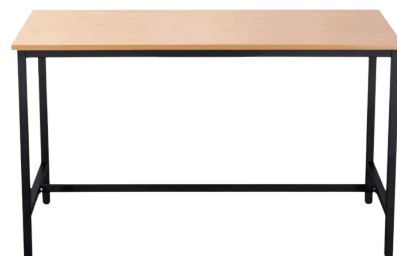

*Indicative Image Only

Best for

Lead Time 4-6 weeks
Warranty 3 years (Cube High Bar Table)
10 years (Cube Coffee Table | Cube Meeting Table)

Specifications

- **Cube Coffee Table**
 - Durable metal frame construction
 - 50 x 50 mm square legs with 50 x 25 mm rails to all four sides
- **Cube High Bar Table**
 - Features a 1050mm high top and black powder coated frame with leveling feet.
 - Black powder-coated steel frame
 - Available with standard or custom tabletops
- **Cube Meeting Table**
 - Melamine Worktop – 25 mm E1 grade substrate finished in studio white or new oak with matching 2 mm PVC edge W
 - Arctic white or black powdercoat finish
 - 50 x 50 mm square legs with 50 x 25 mm rails to all four sides except the Square meeting table
 - 40 mm height adjustment in each foot
 - Worktop height 715 mm (fixed height)
 - 720mm Mobile option
 - 4 heavy duty 80mm locking castor (Mobile meeting tables)

Cube Coffee Table

Cube High Bar Table

Sizes

- **Cube Coffee Table**
 - 450mm H x 600mm W x 600mm D
 - 450mm H x 900mm W x 600mm D
 - 450mm H x 1200mm W x 600mm D
 - Custom Sizes
- **Cube High Bar Table**
 - 1050mm H x 1800mm W x 900mm D
 - Custom Sizes

Sizes

- **Cube Meeting Table**

- 715mm H x 900mm W x 900mm D
- 715mm H x 1200mm W x 600mm D
- 715mm H x 1200mm W x 750mm D
- 715mm H x 1500mm W x 600mm D
- 715mm H x 1500mm W x 750mm D
- 715mm H x 1600mm W x 600mm D
- 715mm H x 1600mm W x 750mm D
- 715mm H x 1800mm W x 600mm D
- 715mm H x 1800mm W x 750mm D
- 715mm H x 1800mm W x 900mm D
- 715mm H x 1800mm W x 1200mm D
- 715mm H x 2400mm W x 900mm D
- 715mm H x 2400mm W x 1200mm D
- Custom Sizes

Cube Meeting Table

Cube Coffee Table

Cube Meeting Table

Cube High Bar Table

Cube Coffee Table | Cube Meeting Table

Top Standard Colours

Oak

White