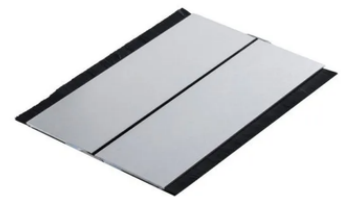

Executive Power Box -
Dual Lid