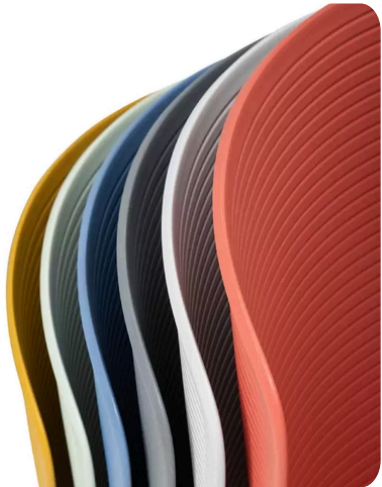

Available in a fresh range of colours including Storm Grey, Cloud Grey, Sky Blue, Coral Red, Tea Green, and Honey Yellow, the Veyra Chair brings personality and flexibility to a variety of interiors and outdoor spaces. Its versatile design allows it to adapt seamlessly across hospitality, education, and collaborative commercial environments.

Standard Colours

Storm Grey

Cloud Grey

Sky Blue

Coral Red

Tea Green

Honey
Yellow

AURORA
OFFICE FURNITURE