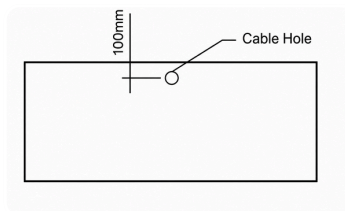

## Sizes

- 600-1250mm H x 1200mm W x 750mm D
- 600-1250mm H x 1500mm W x 750mm D
- 600-1250mm H x 1800mm W x 750mm D
- Custom Sizes

## Corner Radial Options

150mm Radial Corner

50mm Radial Corner

## Top Cable Hole Options

Scallop

Cable Hole Option  
80mm Diameter