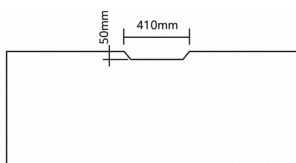

## Sizes

- 600-1250mm H x 1200mm W x 750mm D
- 600-1250mm H x 1500mm W x 750mm D
- 600-1250mm H x 1800mm W x 750mm D
- Custom Sizes

## Corner Radial Options

150mm Radial Corner

50mm Radial Corner

## Top Cable Hole Options

Scallop

Cable Hole Option  
80mm Diameter